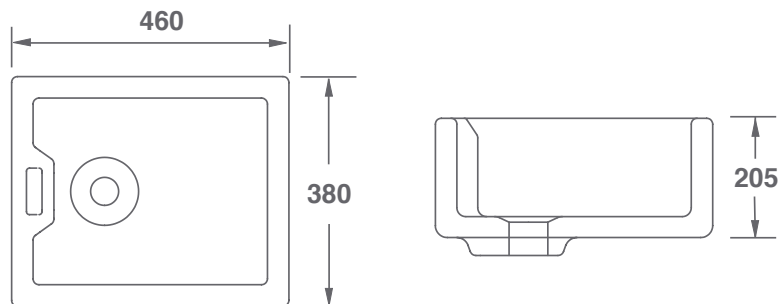

### FEATURES

Features include: Traditional weir overflow. 1¼" waste outlet. Suitable for slotted waste or plug and chain (available separately from Shaws). Matching kitchen sink available.

*All our sinks come in a choice of white or biscuit.*

Product	Code	Dimensions					
			W	D	H	Waste	Weight
Bathroom Belfast White	SBBE460WH	(mm)	460	380	205	31.75	32kg
		(in)	18	15	8	1¼	
Bathroom Belfast Biscuit	SBBE460PN	(mm)	460	380	205	31.75	32kg
		(in)	18	15	8	1¼	