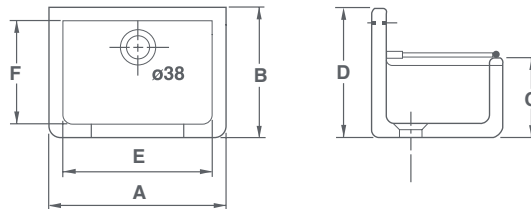

PROFESSIONAL COLLECTION

- CLEANER COMPLETE PACK -

PACK INCLUDES:

- Shaws Fireclay Sink
 - Legs & Brackets
 - Lever/X Head Taps (WRAS Approved)
 - Wall Elbow
 - Slotted Waste & Trap
- 18" Low Back pictured opposite.*

Product	Code	Dimensions						
			A	B	C	D	E	F
18" Low Back Cleaner Complete Pack with Lever Tap	CL03-PACK-A	(mm)	460	380	205	355	385	305
		(in)	18	15	8	14	15	12
18" Low Back Cleaner Complete Pack with X Head Tap	CL03-PACK-B	(mm)	460	380	205	355	385	305
		(in)	18	15	8	14	15	12
21" High Back Cleaner Complete Pack with Lever Tap	CL01-PACK-A	(mm)	510	380	230	535	435	305
		(in)	20	15	9	21	17	12
21" High Back Cleaner Complete Pack with X Head Tap	CL01-PACK-B	(mm)	510	380	230	535	435	305
		(in)	20	15	9	21	17	12