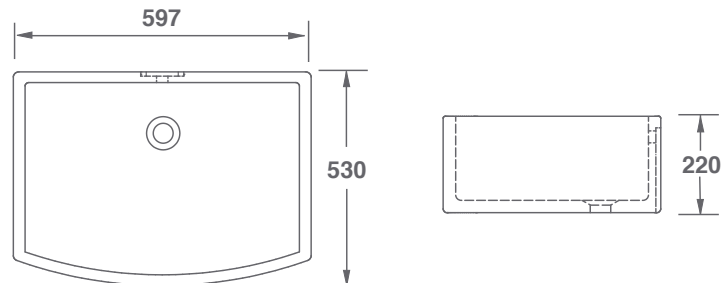

BATHROOM COLLECTION

- WATERLING -

FEATURES

Features include: 1¼" waste outlet. Suitable for slotted waste or plug and chain (available separately from Shaws). Matching kitchen sink available.

All our sinks come in a choice of white or biscuit.

Product	Code	Dimensions					
			W	D	H	Waste	Weight
Waterling White	SBWT400WH	(mm)	597	530	220	31.75	46kg
		(in)	23½	20¾	8½	1¼	
Waterling Biscuit	SBWT400PN	(mm)	597	530	220	31.75	46kg
		(in)	23½	20¾	8½	1¼	