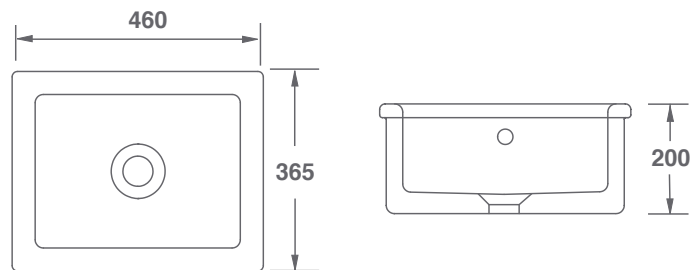

BATHROOM COLLECTION

- CROSSDALE -

FEATURES

Features include: 1½" waste outlet. Suitable for slotted waste or plug and chain (available separately from Shaws).

All our sinks come in a choice of white or biscuit.

| Product | Code | Dimensions | | | | | |
|-------------------|-----------|------------|-----|-----|-----|-------|--------|
| | | | W | D | H | Waste | Weight |
| Crossdale White | SBCR460WH | (mm) | 460 | 365 | 200 | 31.75 | 26kg |
| | | (in) | 18 | 14¼ | 7¾ | 1¼ | |
| Crossdale Biscuit | SBCR460PN | (mm) | 460 | 365 | 200 | 31.75 | 26kg |
| | | (in) | 18 | 14¼ | 7¾ | 1¼ | |