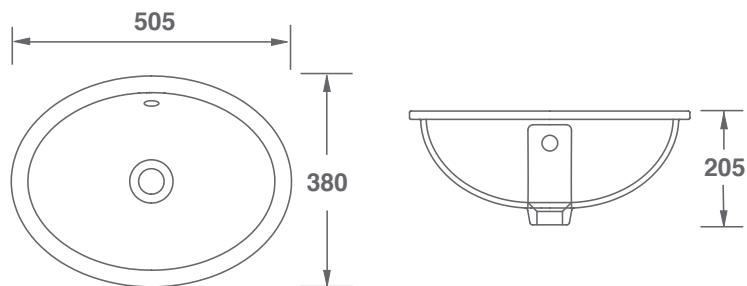

BATHROOM COLLECTION

- AIRA -

FEATURES

Features include: Vitreous china sink. 1¼" waste outlet. Suitable for slotted waste or plug and chain (available separately from Shaws).

All our sinks come in a choice of white or biscuit.

Product	Code	Dimensions					
			W	D	H	Waste	Weight
Aira White	SBAI605WH	(mm)	505	380	205	31.75	6.7kg
		(in)	19¾	15	8	1¼	
Aira Biscuit	SBAI605PN	(mm)	505	380	205	31.75	6.7kg
		(in)	19¾	15	8	1¼	

Please note: All nominal dimensions in mm. Dimensions may vary by +/- 2% due to manufacturing process