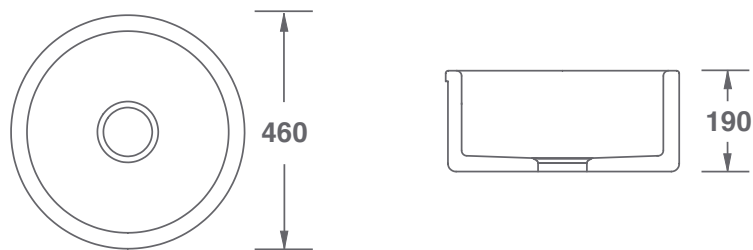

BATHROOM COLLECTION

- AYSGILL -

FEATURES

Features include: 1¼" waste outlet. Suitable for unslotted waste or plug and chain (available separately from Shaws). Matching kitchen sink available.

All our sinks come in a choice of white or biscuit.

Product	Code	Dimensions				
			W	H	Waste	Weight
Aysgil White	SBAY460WH	(mm)	460	190	31.75	20kg
		(in)	18	7½	1¼	
Aysgil Biscuit	SBAY460PN	(mm)	460	190	31.75	20kg
		(in)	18	7½	1¼	

Please note: All nominal dimensions in mm. Dimensions may vary by +/- 2% due to manufacturing process