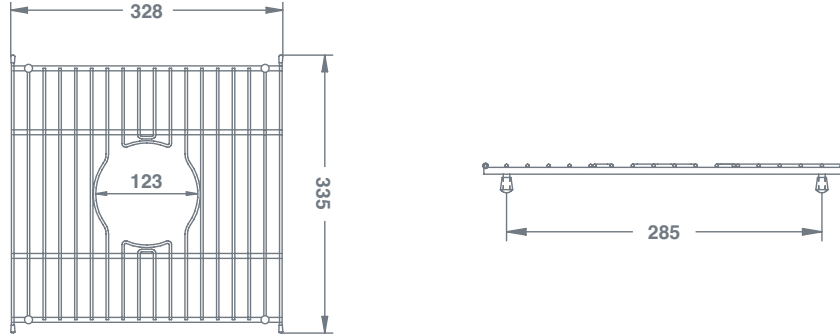

# Grid Type 4

Dimensions / Abmessungen / Dimensions  
Dimensiones / Dimensioni

<b>Grid Type 4</b> Gitter Typ 4 / Grilles Type 4 / Rejillas Tipo 4 / Griglie Tipo 4	FT0400010				
		(mm)	328	335	26

Fits / geeignet für / pour / para / Adatto a

Ribchester 800 (left/right bowl), Ribchester 1000 (left/right bowl), Double Bowl 800 (left/right bowl), Double Bowl 1000 (left/right bowl)  
 Shaker 800 Double Bowl (left/right bowl), Shaker 900 Double Bowl (left/right bowl), Shaker 1000 (left/right bowl), Square.