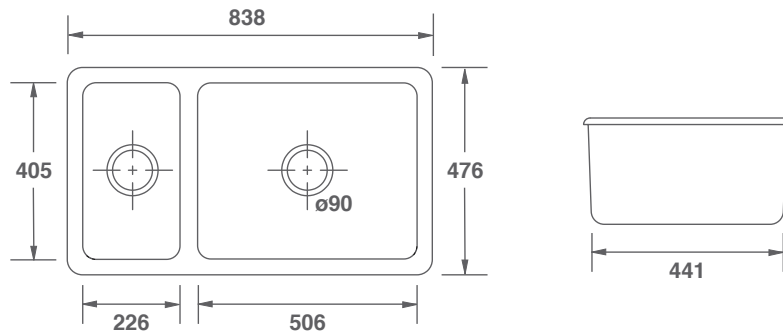

INSET & UNDERMOUNT COLLECTION

– BRADSHAW –

FEATURES

Double bowl sink with offset low dividing wall. Round overflow. Central 3½" wastes outlets suitable for basket strainers or waste disposers.

All our sinks come in a choice of white or biscuit.

Product	Code	Dimensions					
			W	D	H	Waste	Weight
Bradshaw White	SCBR900WH	(mm)	838	476	244	90	52.5kg
		(in)	33	18¾	19⅝	3½	
Bradshaw Biscuit	SCBR900PN	(mm)	838	476	244	90	52.5kg
		(in)	33	18¾	19⅝	3½	

INSET & UNDERMOUNT COLLECTION

– BRADSHAW –

FEATURES

Double bowl sink with offset low dividing wall. Round overflow. Central 3½" wastes outlets suitable for basket strainers or waste disposers.

All our sinks come in a choice of white, biscuit, matt grey or matt black.

Product	Code	RRP (ex VAT)	Dimensions					
				W	D	H	Waste	Weight
Bradshaw White	SCBR900WH	£850	(mm)	838	476	244	90	52.5kg
			(in)	33	18¾	19⅝	3½	
Bradshaw Biscuit	SCBR900PN	£850	(mm)	838	476	244	90	52.5kg
			(in)	33	18¾	19⅝	3½	
Bradshaw Matt Grey	SCBR900MG	£935	(mm)	838	476	244	90	52.5kg
			(in)	33	18¾	19⅝	3½	
Bradshaw Matt Black	SCBR900MB	£935	(mm)	838	476	244	90	52.5kg
			(in)	33	18¾	19⅝	3½	