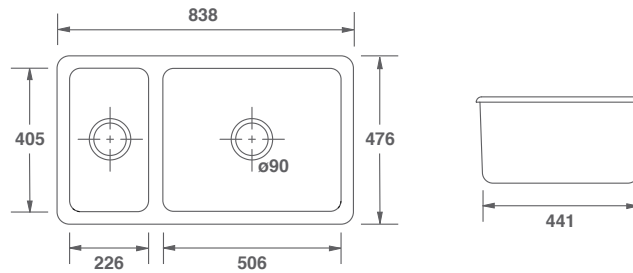

Product	Code	Dimensions					
			W	D	H	Waste	Weight
Bradshaw White	SCBR900WH	(mm)	838	476	244	90	52.5kg
		(in)	33	18¾	19⅝	3½	
Bradshaw Biscuit	SCBR900PN	(mm)	838	476	244	90	52.5kg
		(in)	33	18¾	19⅝	3½	

INSET & UNDERMOUNT COLLECTION

– BRADSHAW –

FEATURES

Double bowl sink with offset low dividing wall. Round overflow. Central 3½" wastes outlets suitable for basket strainers or waste disposers.

All our sinks come in a choice of white, biscuit, matt grey or matt black.

Product	Code	RRP (ex VAT)	Dimensions					
				W	D	H	Waste	Weight
Bradshaw White	SCBR900WH	£850	(mm)	838	476	244	90	52.5kg
			(in)	33	18¾	19⅝	3½	
Bradshaw Biscuit	SCBR900PN	£850	(mm)	838	476	244	90	52.5kg
			(in)	33	18¾	19⅝	3½	
Bradshaw Matt Grey	SCBR900MG	£935	(mm)	838	476	244	90	52.5kg
			(in)	33	18¾	19⅝	3½	
Bradshaw Matt Black	SCBR900MB	£935	(mm)	838	476	244	90	52.5kg
			(in)	33	18¾	19⅝	3½	