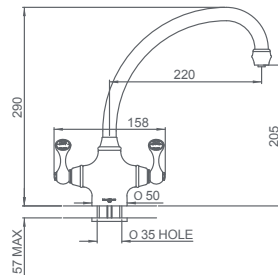

BRASSWARE COLLECTION

- WHITEWELL -

FEATURES

Monobloc sink mixer with lever handles and Shaws ceramic hot and cold indices, ¼ turn ceramic valves and extended length flexible tail pipes for easy installation. Minimum 0.2 bar pressure required. 2 year working part and valve warranty. 12 month surface finish and O-ring warranty.

Our Brassware comes in a choice of Chrome or Nickel. (Gold also available on request).

Product	Code	Type	Dimensions		
				H	Overhang
Whitewell Chrome	FTTP0011	Monobloc Mixer	(mm)	290	220
			(in)	11½	8½
Whitewell Nickel	FTTP0013	Monobloc Mixer	(mm)	290	220
			(in)	11½	8½