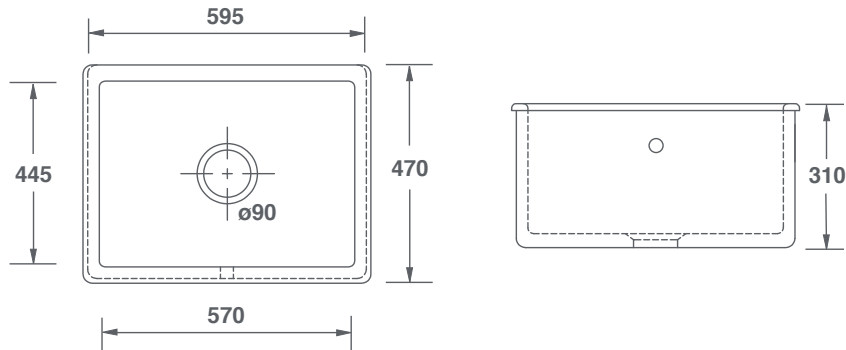

INSET & UNDERMOUNT COLLECTION

- WHITEHALL -

FEATURES

Deep, generous single bowl sink that is suitable for laminate worktops. Central 3½" waste outlet suitable for basket strainer or waste disposer. Round overflow. Lifetime warranty.

All our sinks come in a choice of white or biscuit.

Product	Code	Dimensions					
			W	D	H	Waste	Weight
Whitehall White	SCWH600WH	(mm)	595	470	310	90	55kg
		(in)	23½	18½	12	3½	
Whitehall Biscuit	SCWH600PN	(mm)	595	470	310	90	55kg
		(in)	23½	18½	12	3½	