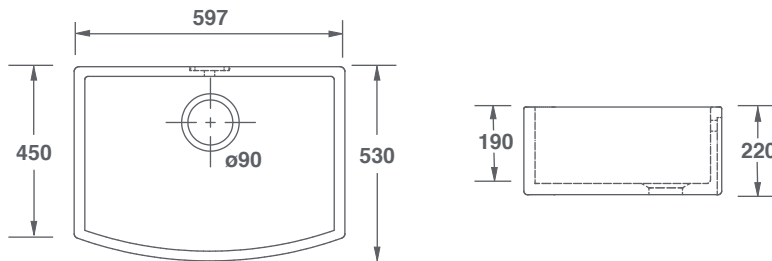

CONTEMPORARY COLLECTION

– WATERSIDE 600 –

FEATURES

Bow fronted single bowl sink with 3½" waste outlet to accommodate basket strainer or waste disposer. Round overflow. Lifetime warranty.

All our sinks come in a choice of white or biscuit.

Product	Code	Dimensions					
			W	D	H	Waste	Weight
Waterside 600 White	SCWT595WH	(mm)	597	530	220	90	46kg
		(in)	23½	21	8½	3½	
Waterside 600 Biscuit	SCWT595PN	(mm)	597	530	220	90	46kg
		(in)	23½	21	8½	3½	