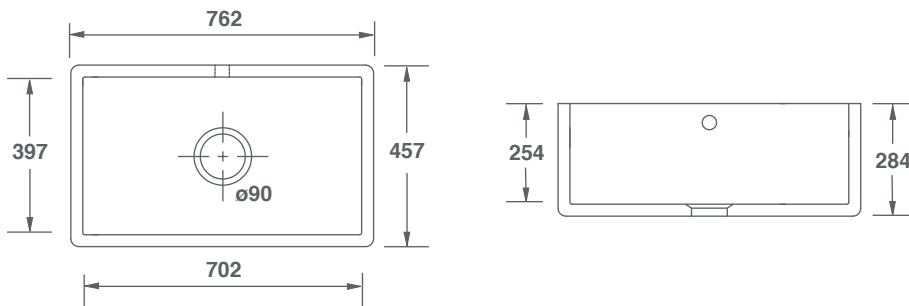

### FEATURES

Large, deep single bowl sink with central 3½" waste outlet suitable for basket strainer or waste disposer. Round overflow. Lifetime warranty.

*All our sinks come in a choice of white or biscuit.*

Product	Code	Dimensions					Weight
			W	D	H	Waste	
Shaker Single White	SCSH108WH	(mm)	762	457	284	90	60.5kg
		(in)	30	18	11	3½	
Shaker Single Biscuit	SCSH108PN	(mm)	762	457	284	90	60.5kg
		(in)	30	18	11	3½	