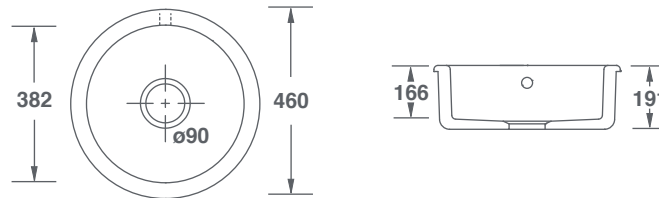

INSET & UNDERMOUNT COLLECTION

- ROUND -

FEATURES

Inset or undermount sink. Round overflow.
Central 3½" waste outlet suitable for basket strainer
or waste disposer. Lifetime warranty.

All our sinks come in a choice of white or biscuit.

Product	Code	Dimensions				
			Diameter	D	Waste	Weight
Round White	SCR0460WH	(mm)	460	191	90	19kg
		(in)	18	7½	3½	
Round Biscuit	SCR0460PN	(mm)	460	191	90	19kg
		(in)	18	7½	3½	

Please note: All nominal dimensions in mm. Dimensions may vary by +/- 2% due to manufacturing process