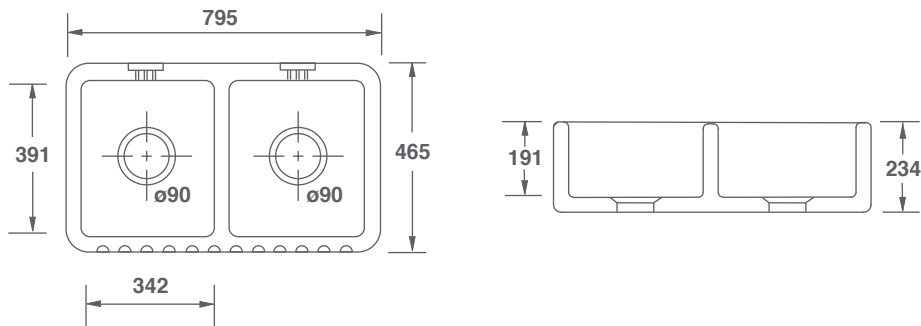

ORIGINAL COLLECTION

– RIBCHESTER 800 –

FEATURES

Double bowl sink with central dividing wall. Distinctive fluted front. 3 hole overflows. 3½" waste outlets suitable for basket strainers or waste disposers. Lifetime warranty.

All our sinks come in a choice of white or biscuit.

Product	Code	Dimensions					
			W	D	H	Waste	Weight
Ribchester 800 White	SO0800010WH	(mm)	795	465	234	90	62kg
		(in)	31	18½	9	3½	
Ribchester 800 Biscuit	SO0800010PN	(mm)	795	465	234	90	62kg
		(in)	31	18½	9	3½	