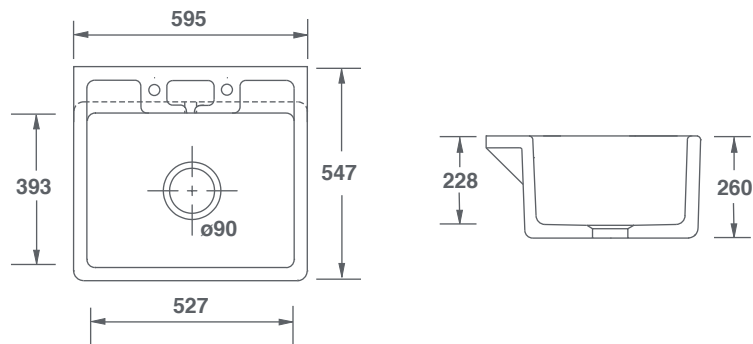

### FEATURES

Pre-formed tap holes and soap recesses. Tap hole centres 185mm. 3 hole overflow. Central 3½" waste outlet suitable for basket strainer or waste disposer. Lifetime warranty.

*All our sinks come in a choice of white or biscuit.*

Product	Code	Dimensions					
			W	D	H	Waste	Weight
Ribblesdale White	SO4100010WH	(mm)	595	547	260	90	60kg
		(in)	23½	21½	10	3½	
Ribblesdale Biscuit	SO4100010PN	(mm)	595	547	260	90	60kg
		(in)	23½	21½	10	3½	