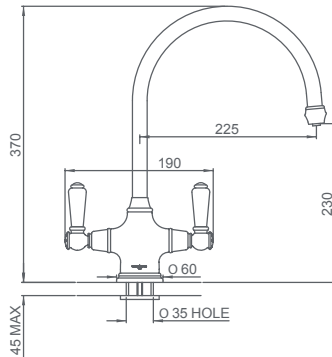

BRASSWARE COLLECTION

- RIBBLE -

FEATURES

Monobloc sink mixer with porcelain levers and Shaws ceramic hot and cold indices, ¼ turn ceramic valves and extended length flexible tail pipes for easy installation. Minimum 0.2 bar pressure required. 2 year working part and valve warranty. 12 month surface finish and O-ring warranty.

Our Brassware comes in a choice of Chrome or Nickel. (Gold also available on request).

Product	Code	Type	Dimensions		
				H	Overhang
Ribble Chrome	FTTP0001	Monobloc Mixer	(mm)	370	225
			(in)	14½	9
Ribble Nickel	FTTP0003	Monobloc Mixer	(mm)	370	225
			(in)	14½	9