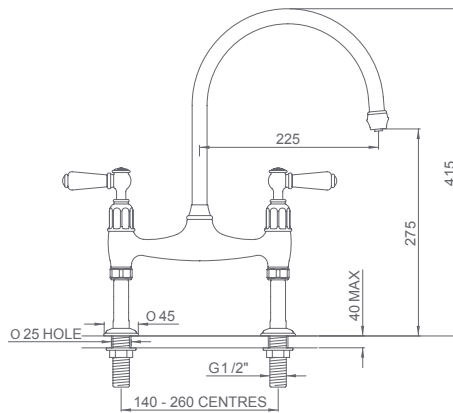

BRASSWARE COLLECTION

- PENDLETON -

FEATURES

Deck mounted bridge mixer with porcelain levers, Shaws ceramic hot and cold indices and ¼ turn ceramic valves. Minimum 0.2 bar pressure required. 2 year working part and valve warranty. 12 month surface finish and O-ring warranty.

Our Brassware comes in a choice of Chrome or Nickel. (Gold also available on request).

| Product | Code | Type | Dimensions | | |
|------------------|----------|--------------|------------|-----|----------|
| | | | | H | Overhang |
| Pendleton Chrome | FTTP0004 | Bridge Mixer | (mm) | 415 | 225 |
| | | | (in) | 16½ | 9 |
| Pendleton Nickel | FTTP0006 | Bridge Mixer | (mm) | 415 | 225 |
| | | | (in) | 16½ | 9 |