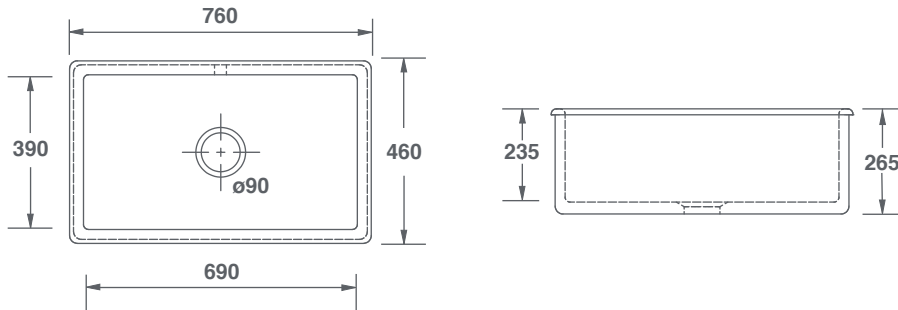

INSET & UNDERMOUNT COLLECTION

- INSET 800 -

FEATURES

Inset or undermount sink. Round overflow.
Central 3½" waste outlet suitable for basket strainer
or waste disposer. Lifetime warranty.

All our sinks come in a choice of white or biscuit.

Product	Code	Dimensions					
			W	D	H	Waste	Weight
Inset 800 White	SCIN760WH	(mm)	760	460	265	90	65kg
		(in)	30	18	10½	3½	
Inset 800 Biscuit	SCIN760PN	(mm)	760	460	265	90	65kg
		(in)	30	18	10½	3½	

Please note: All nominal dimensions in mm. Dimensions may vary by +/- 2% due to manufacturing process