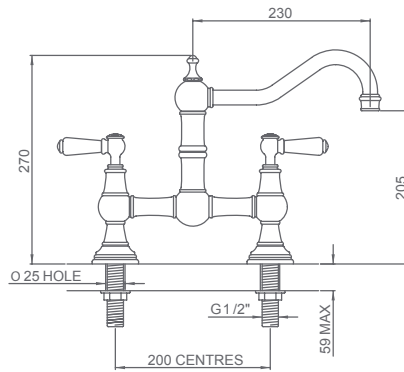

BRASSWARE COLLECTION - HAMBLETON -

FEATURES

Deck mounted bridge mixer with porcelain levers, Shaws ceramic hot and cold indices and ¼ turn ceramic valves. Minimum 0.2 bar pressure required. 2 year working part and valve warranty. 12 month surface finish and O-ring warranty.

Our Brassware comes in a choice of Chrome or Nickel. (Gold also available on request).

Product	Code	Type	Dimensions		
				H	Overhang
Hambleton Chrome	FTTP0017	Bridge Mixer	(mm)	270	230
			(in)	10½	9
Hambleton Nickel	FTTP0019	Bridge Mixer	(mm)	270	230
			(in)	10½	9