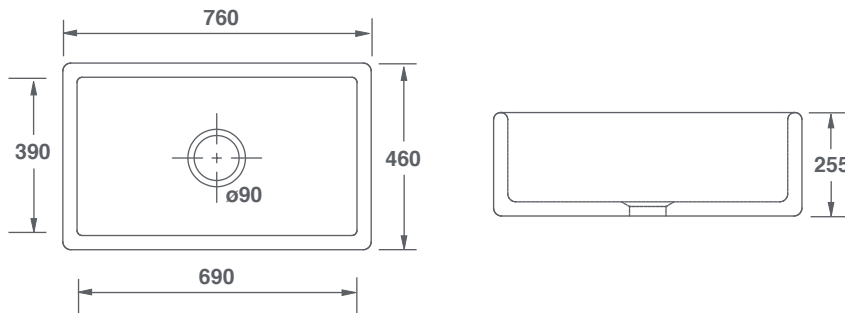

ORIGINAL COLLECTION

- ENTWISTLE -

FEATURES

Large single bowl sink. Unique patterned front. 3 hole overflow. Standard 3½" waste outlet to accommodate basket strainer or waste disposer. Lifetime warranty.

All our sinks come in a choice of white or biscuit.

Product	Code	Dimensions					
			W	D	H	Waste	Weight
Entwistle White	SOEN800WH	(mm)	760	460	255	90	57.5kg
		(in)	30	18	10	3½	
Entwistle Biscuit	SOEN800PN	(mm)	760	460	255	90	57.5kg
		(in)	30	18	10	3½	

Please note: All nominal dimensions in mm. Dimensions may vary by +/- 2% due to manufacturing process