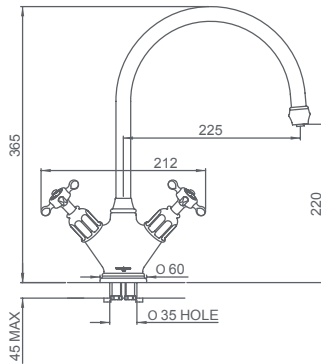

BRASSWARE COLLECTION

– ELSWICK –

FEATURES

Monobloc sink mixer with crosshead handles and Shaws ceramic hot and cold indices, ¼ turn ceramic valves and extended length flexible tail pipes for easy installation. Minimum 0.2 bar pressure required.
2 year working part and valve warranty.
12 month surface finish and O-ring warranty.

*Our Brassware comes in a choice of Chrome or Nickel.
(Gold also available on request).*

Product	Code	Type	Dimensions		
				H	Overhang
Elswick Chrome	FTTP0014	Monobloc Mixer	(mm)	365	225
			(in)	14½	9
Elswick Nickel	FTTP0016	Monobloc Mixer	(mm)	365	225
			(in)	14½	9