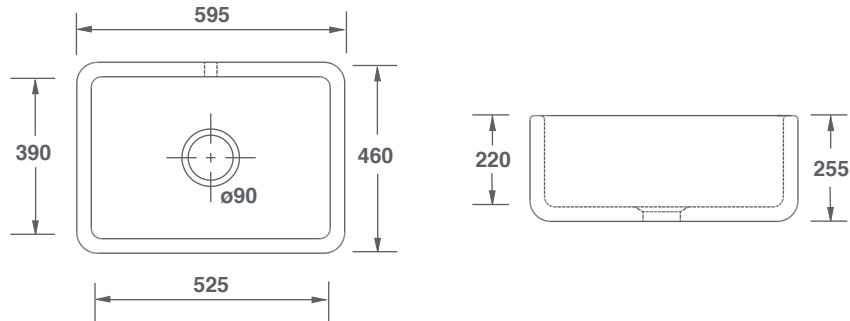

CONTEMPORARY COLLECTION

- BUTLER 600 -

FEATURES

Central 3½" waste outlet suitable for basket strainer or waste disposer. Round overflow. Lifetime warranty.

All our sinks come in a choice of white or biscuit.

Product	Code	Dimensions					
			W	D	H	Waste	Weight
Butler 600 White	SCBU600WH	(mm)	595	460	255	90	49kg
		(in)	23½	18	10	3½	
Butler 600 Biscuit	SCBU600PN	(mm)	595	460	255	90	49kg
		(in)	23½	18	10	3½	

Please note: All nominal dimensions in mm. Dimensions may vary by +/- 2% due to manufacturing process