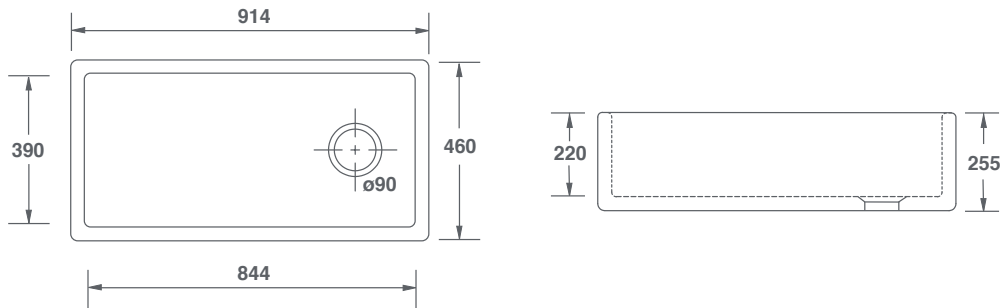

### FEATURES

Offset 3½" waste outlet suitable for basket strainer or waste disposer. Round overflow. Lifetime warranty.

*All our sinks come in a choice of white or biscuit.*

Product	Code	Dimensions					Weight
			W	D	H	Waste	
Butler 1000 White	SCBU101WH	(mm)	914	460	255	90	70kg
		(in)	36	18	10	3½	
Butler 1000 Biscuit	SCBU101PN	(mm)	914	460	255	90	70kg
		(in)	36	18	10	3½	